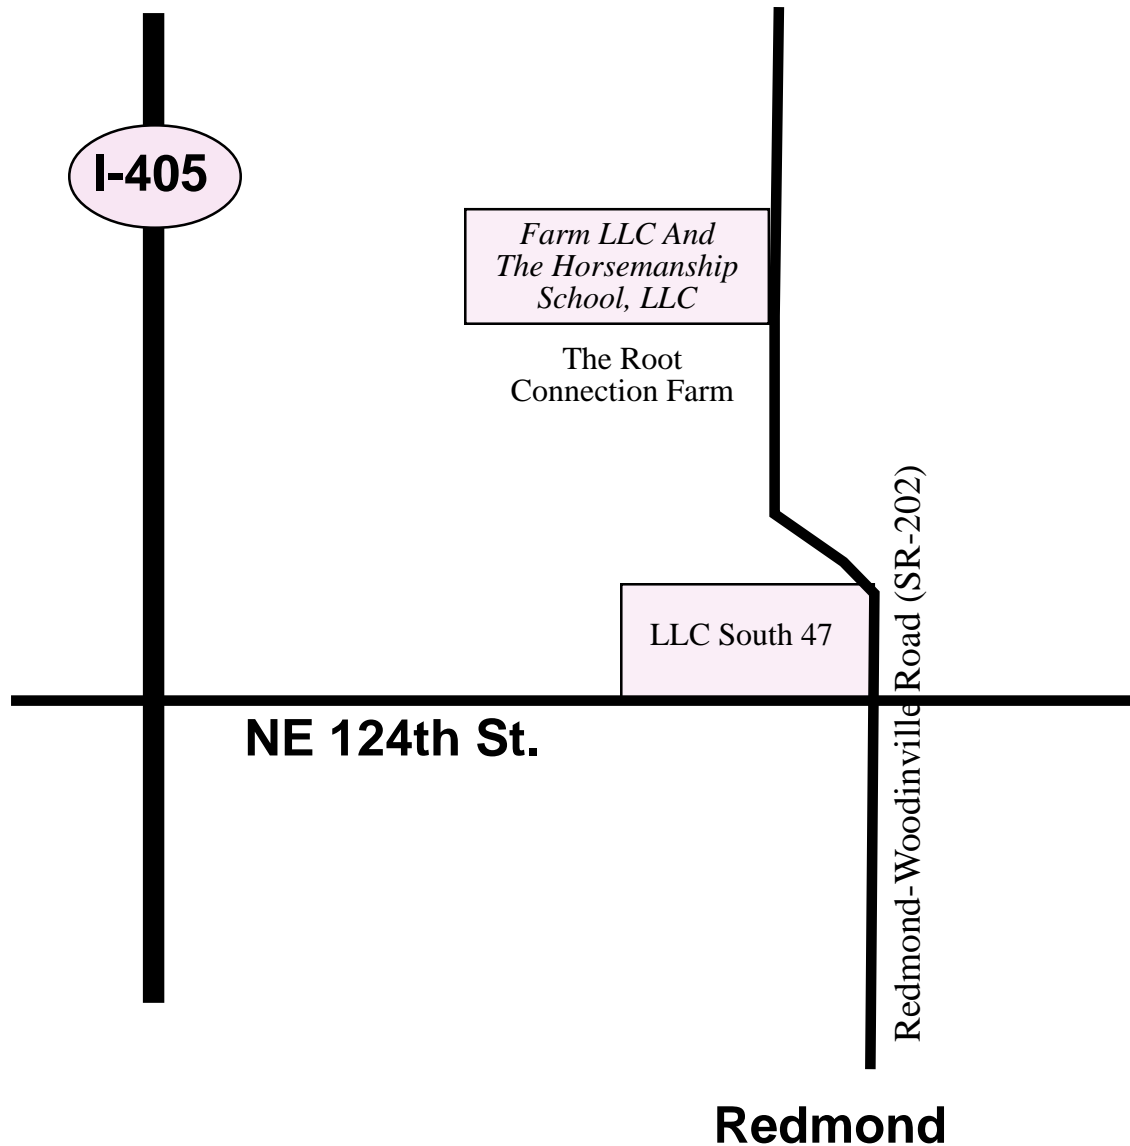

## Woodinville

### Driving Directions:

From I-405 take the NE 124 Street exit and turn east. Go about 3 miles to the Redmond-Woodinville Road (SR-202), turn left (North). LLC ranch is on your left about 1/2 mile just past the Root Connection Farm.